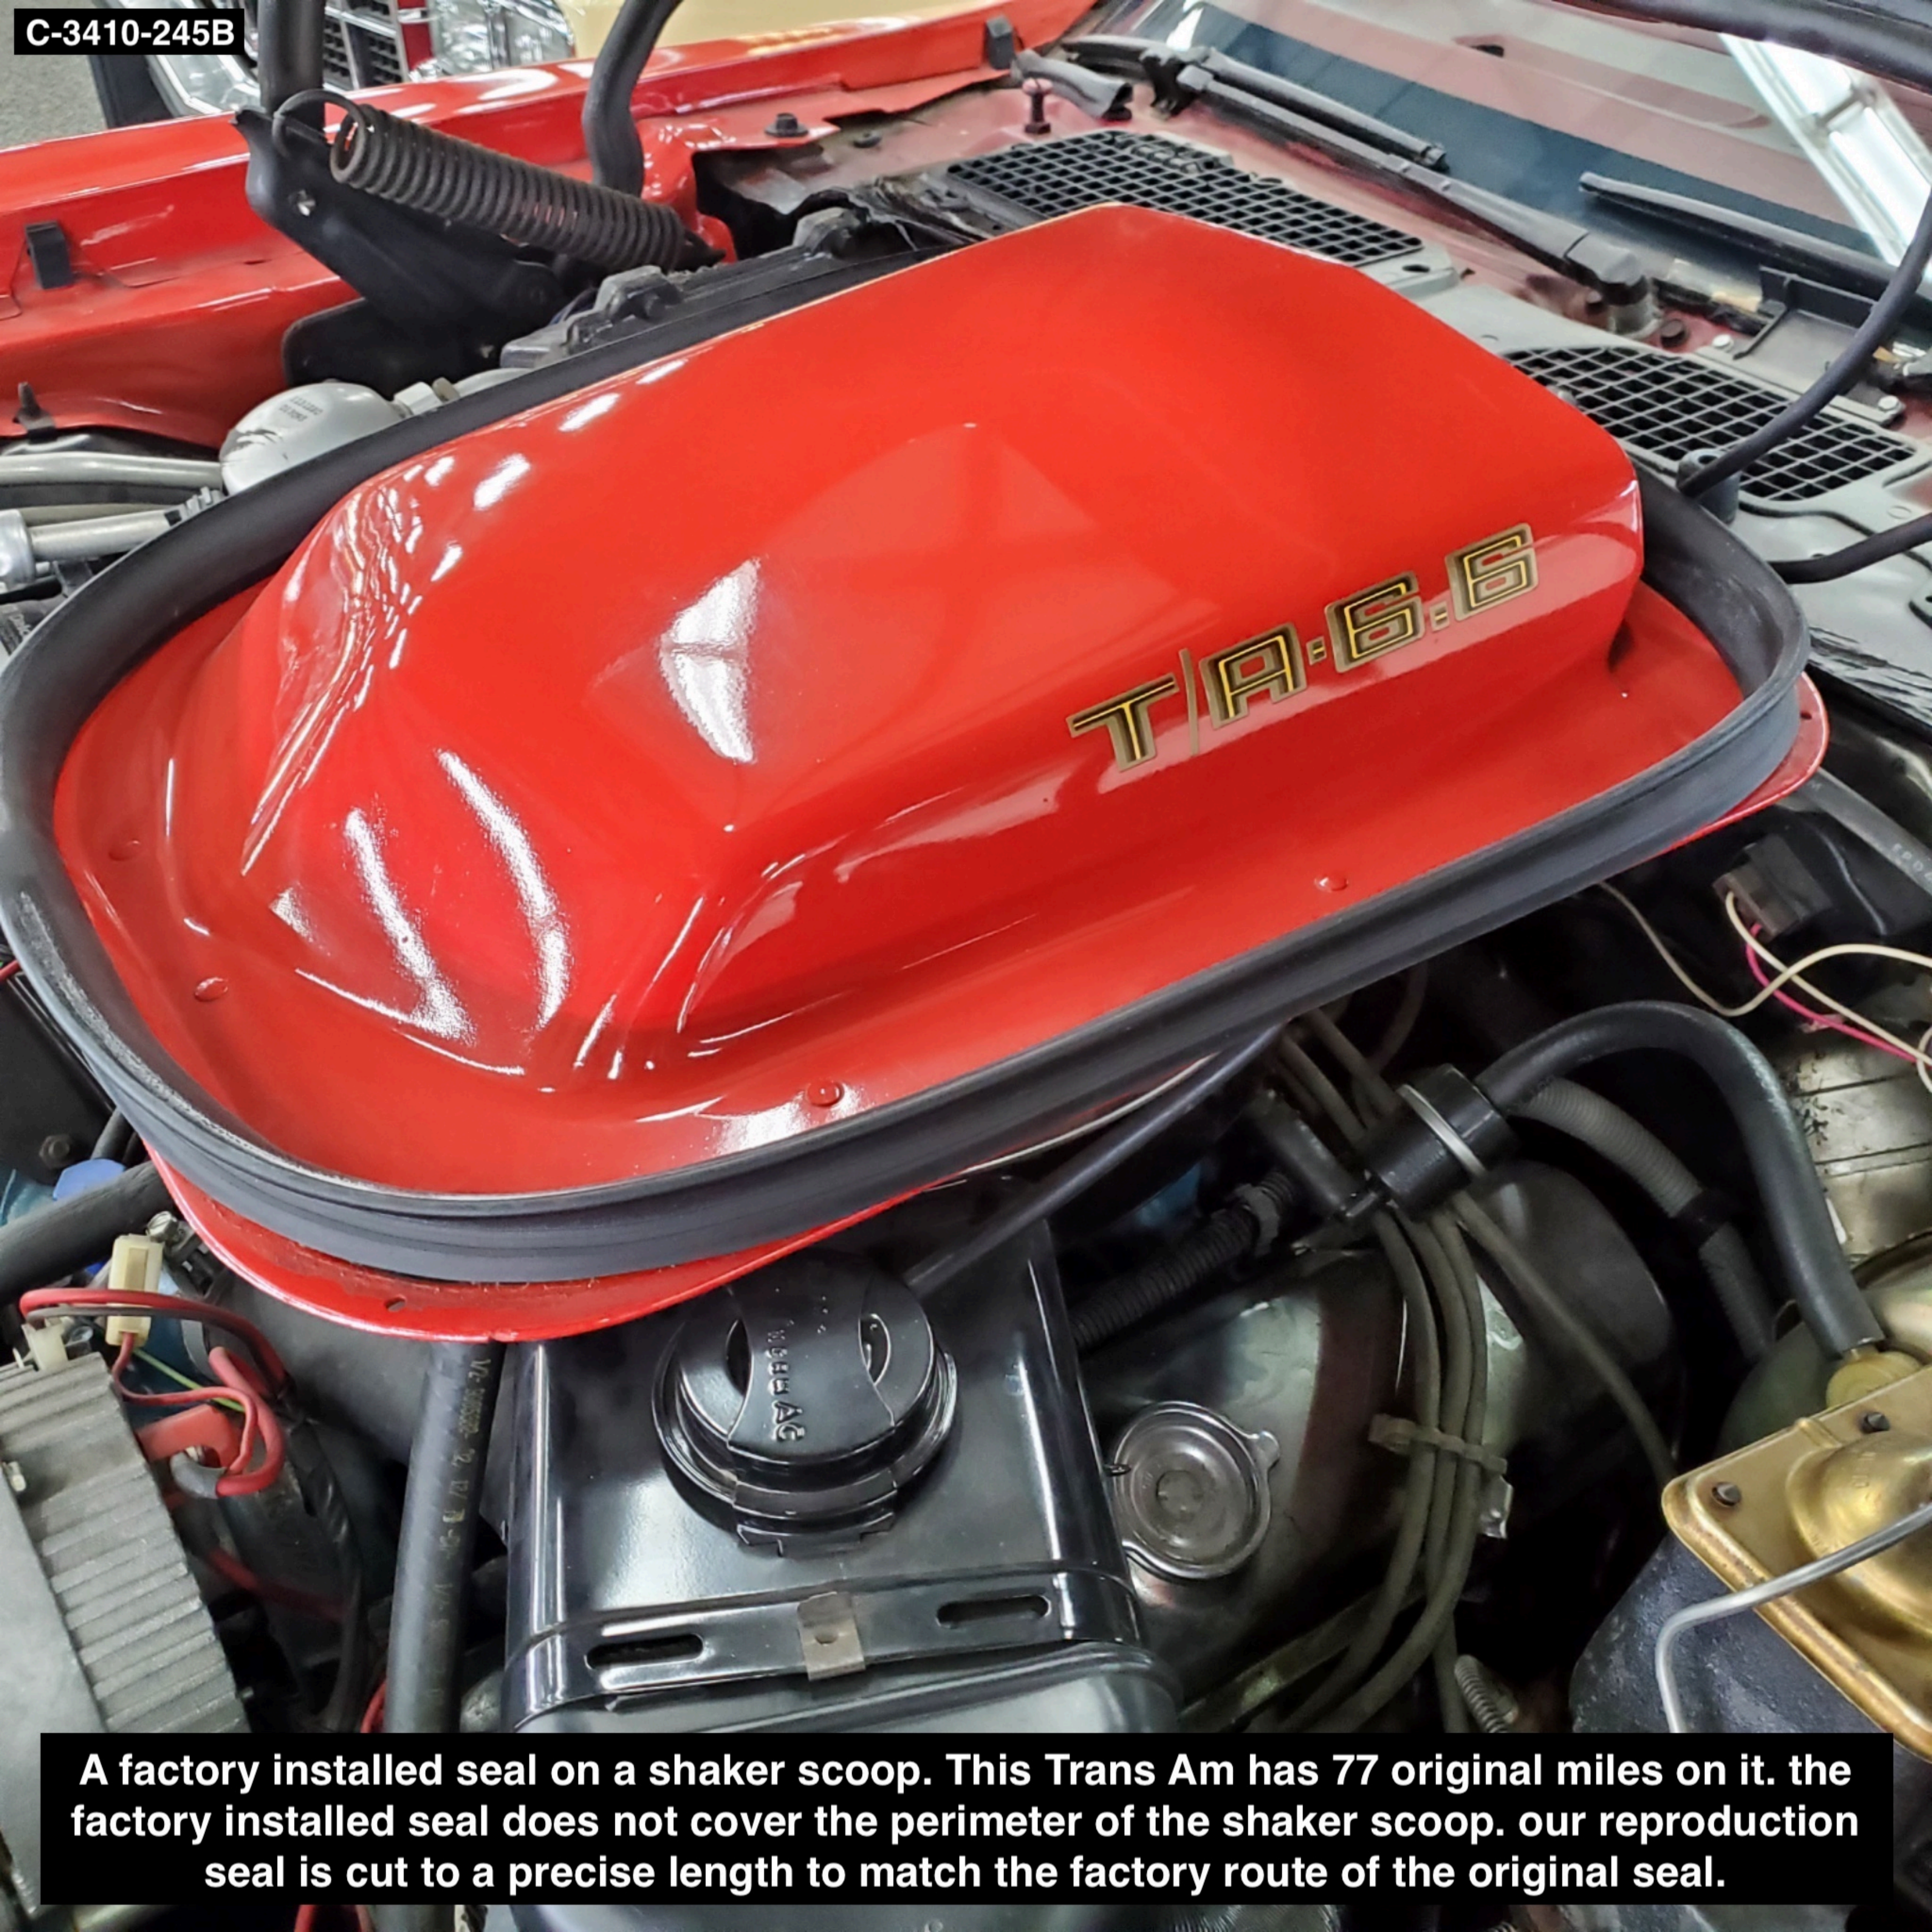

C-3410-245B

A factory installed seal on a shaker scoop. This Trans Am has 77 original miles on it. the factory installed seal does not cover the perimeter of the shaker scoop. our reproduction seal is cut to a precise length to match the factory route of the original seal.